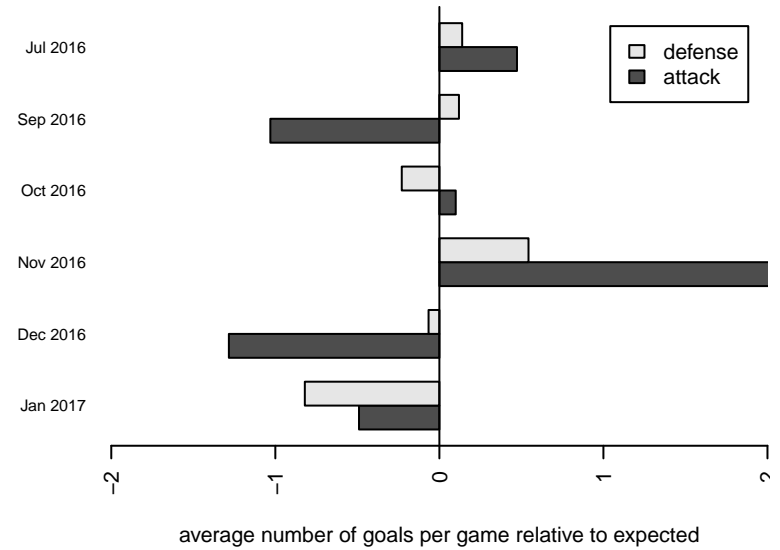

Performance relative to 13 month average