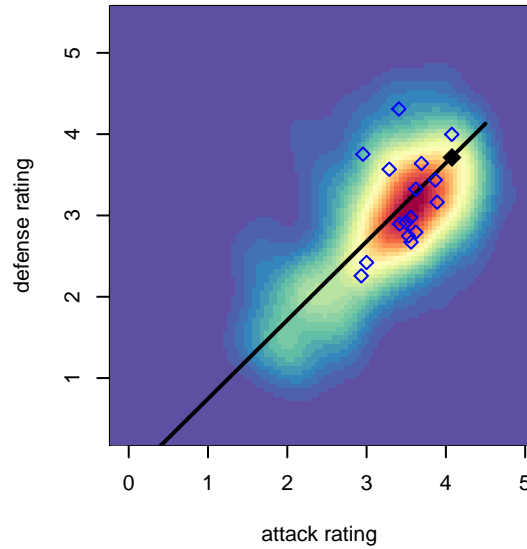

Seattle United Copa B99

Seattle United
 Seattle, WA
 B99 total strength=1924
 attack=58.96 defense=40.98
 fall league = RCL B99 Div 1
 notes= Kreiter 2015

alt names used:
 Seattle United B99 Copa A
 SEATTLE UNITED B99 COPA (WA)
 Seattle United B99 Copa A
 SEATTLE UNITED B99 COPA (WA)
 Seattle United B99 Copa A

Venues played:
 2016 Nike Crossfire Challenge Super Group U'
 2016 Surf Cup Super White U18
 2016 FWRL B99
 2016 RCL B99 Div 1
 2016 WYS Championship B99

Seattle United Copa B99
 Dots are actual minus expected GF (blue circles) and GA (red triangles).
 Blue line is smoothed change in attack strength. Red is smoothed change in defense strength.

**attack and defense variance (black dot)
relative to other teams
and top 10 in region**

**attack and defense rating
relative to others at age
and all opponents in last 13 months**

Performance relative to 13 month average