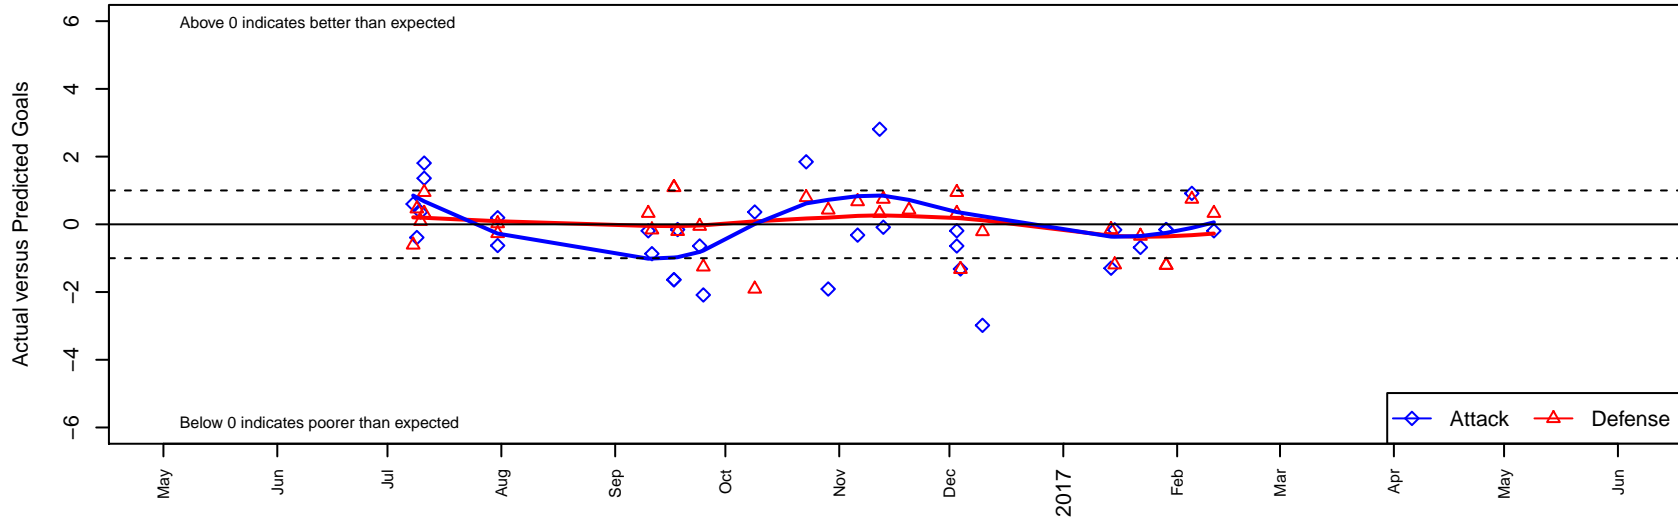

Seattle United Copa B99

Seattle United
 Seattle, WA
 B99 total strength=1924
 attack=58.96 defense=40.98
 fall league = RCL B99 Div 1
 notes= Kreiter 2015

alt names used:
 Seattle United B99 Copa A
 SEATTLE UNITED B99 COPA (WA)
 Seattle United B99 Copa A
 SEATTLE UNITED B99 COPA (WA)
 Seattle United B99 Copa A

Venues played:
 2016 Nike Crossfire Challenge Super Group U'
 2016 Surf Cup Super White U18
 2016 FWRL B99
 2016 RCL B99 Div 1
 2016 WYS Championship B99

Seattle United Copa B99
 Dots are actual minus expected GF (blue circles) and GA (red triangles).
 Blue line is smoothed change in attack strength. Red is smoothed change in defense strength.

**attack and defense variance (black dot)
relative to other teams
and top 10 in region**

**attack and defense rating
relative to others at age
and all opponents in last 13 months**

Performance relative to 13 month average