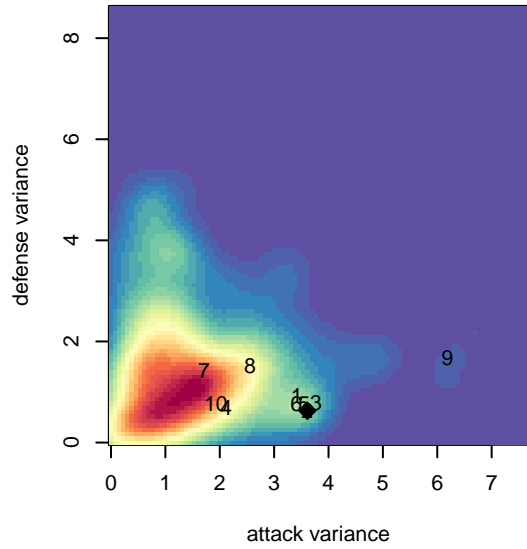

Seattle United Copa B99

Seattle United
 Seattle, WA
 B99 total strength=1924
 attack=58.96 defense=40.98
 fall league = RCL B99 Div 1
 notes= Kreiter 2015

alt names used:
 Seattle United B99 Copa A
 SEATTLE UNITED B99 COPA (WA)
 Seattle United B99 Copa A
 SEATTLE UNITED B99 COPA (WA)
 Seattle United B99 Copa A

Venues played:
 2016 Nike Crossfire Challenge Super Group U'
 2016 Surf Cup Super White U18
 2016 FWRL B99
 2016 RCL B99 Div 1
 2016 WYS Championship B99

Seattle United Copa B99
 Dots are actual minus expected GF (blue circles) and GA (red triangles).
 Blue line is smoothed change in attack strength. Red is smoothed change in defense strength.

**attack and defense variance (black dot)
relative to other teams
and top 10 in region**

**attack and defense rating
relative to others at age
and all opponents in last 13 months**

Performance relative to 13 month average