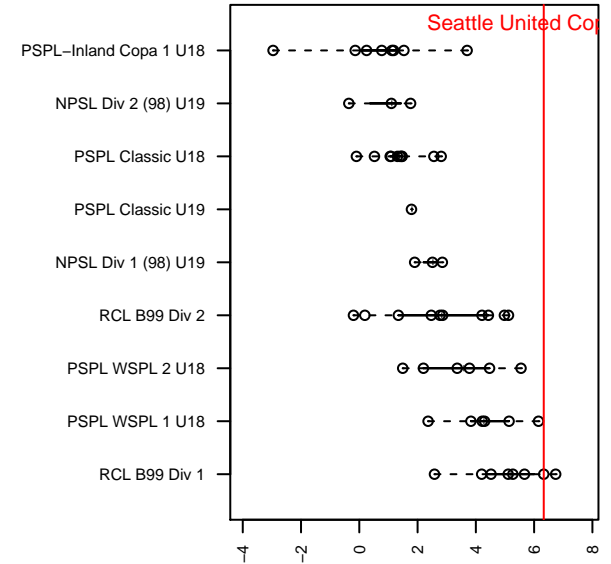

Seattle United Copa B99

Seattle United
 Seattle, WA
 B99 total strength=1924
 attack=58.96 defense=40.98
 fall league = RCL B99 Div 1
 notes= Kreiter 2015

alt names used:
 Seattle United B99 Copa A
 SEATTLE UNITED B99 COPA (WA)
 Seattle United B99 Copa A
 SEATTLE UNITED B99 COPA (WA)
 Seattle United B99 Copa A

Venues played:
 2016 Nike Crossfire Challenge Super Group U'
 2016 Surf Cup Super White U18
 2016 FWRL B99
 2016 RCL B99 Div 1
 2016 WYS Championship B99

Seattle United Copa B99
 Dots are actual minus expected GF (blue circles) and GA (red triangles).
 Blue line is smoothed change in attack strength. Red is smoothed change in defense strength.

**attack and defense variance (black dot)
relative to other teams
and top 10 in region**

**attack and defense rating
relative to others at age
and all opponents in last 13 months**

Performance relative to 13 month average